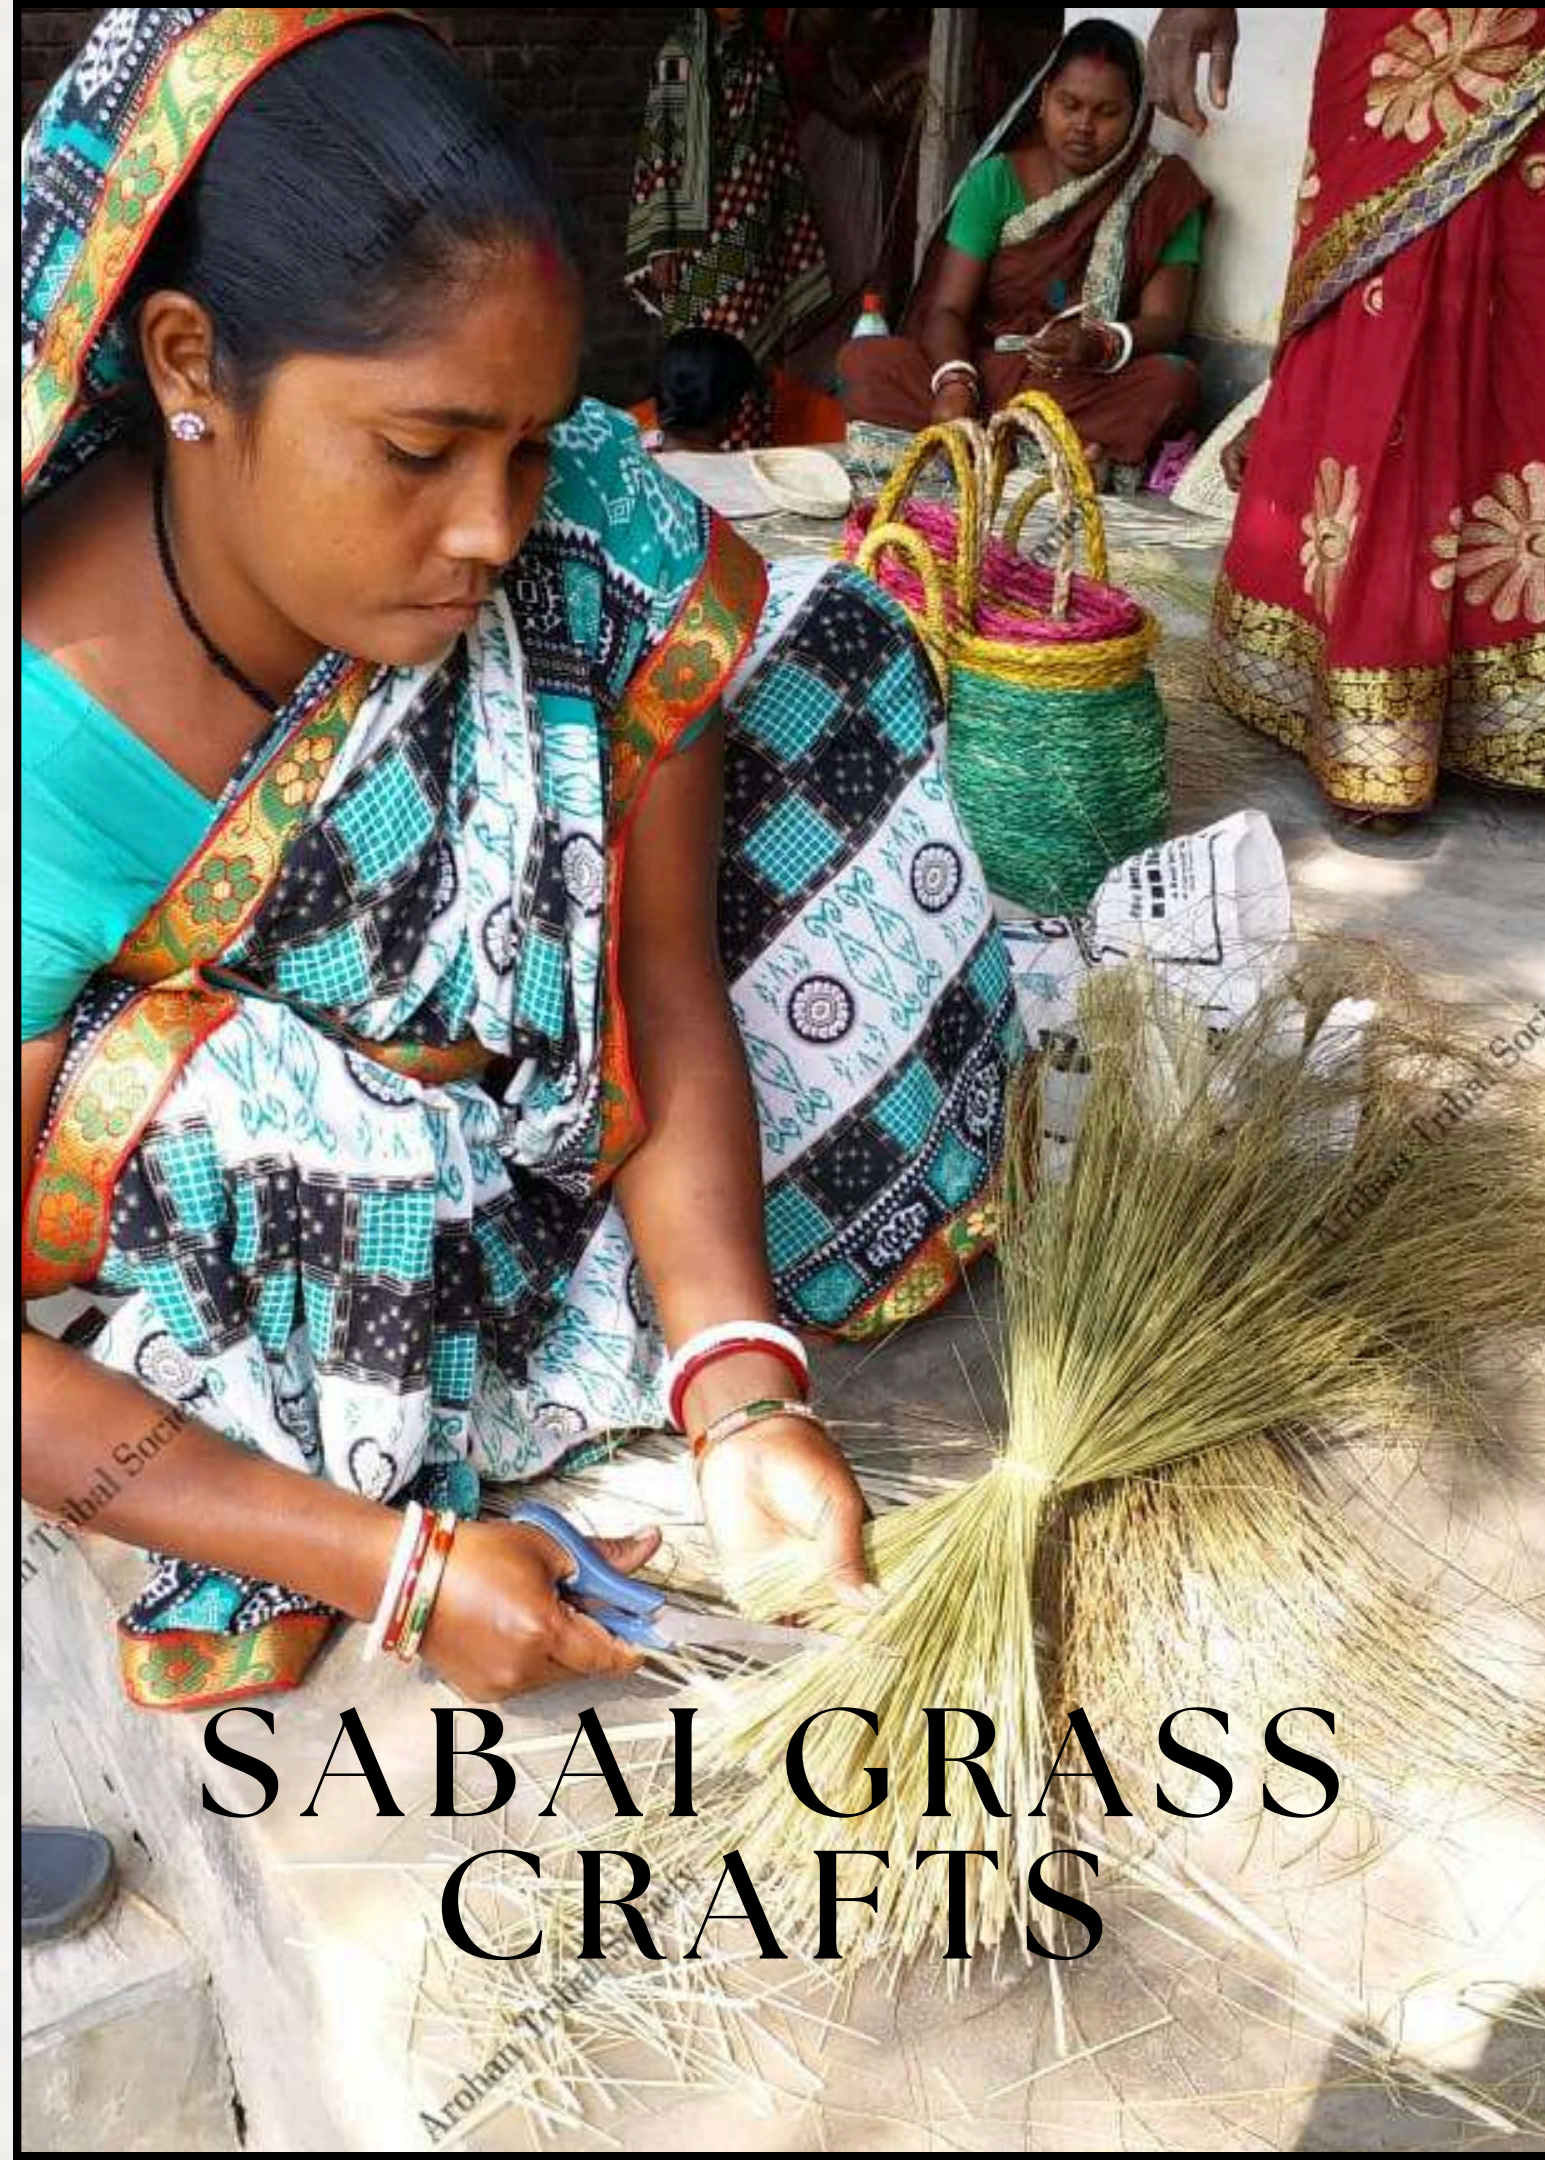

SABAI GRASS CRAFTS