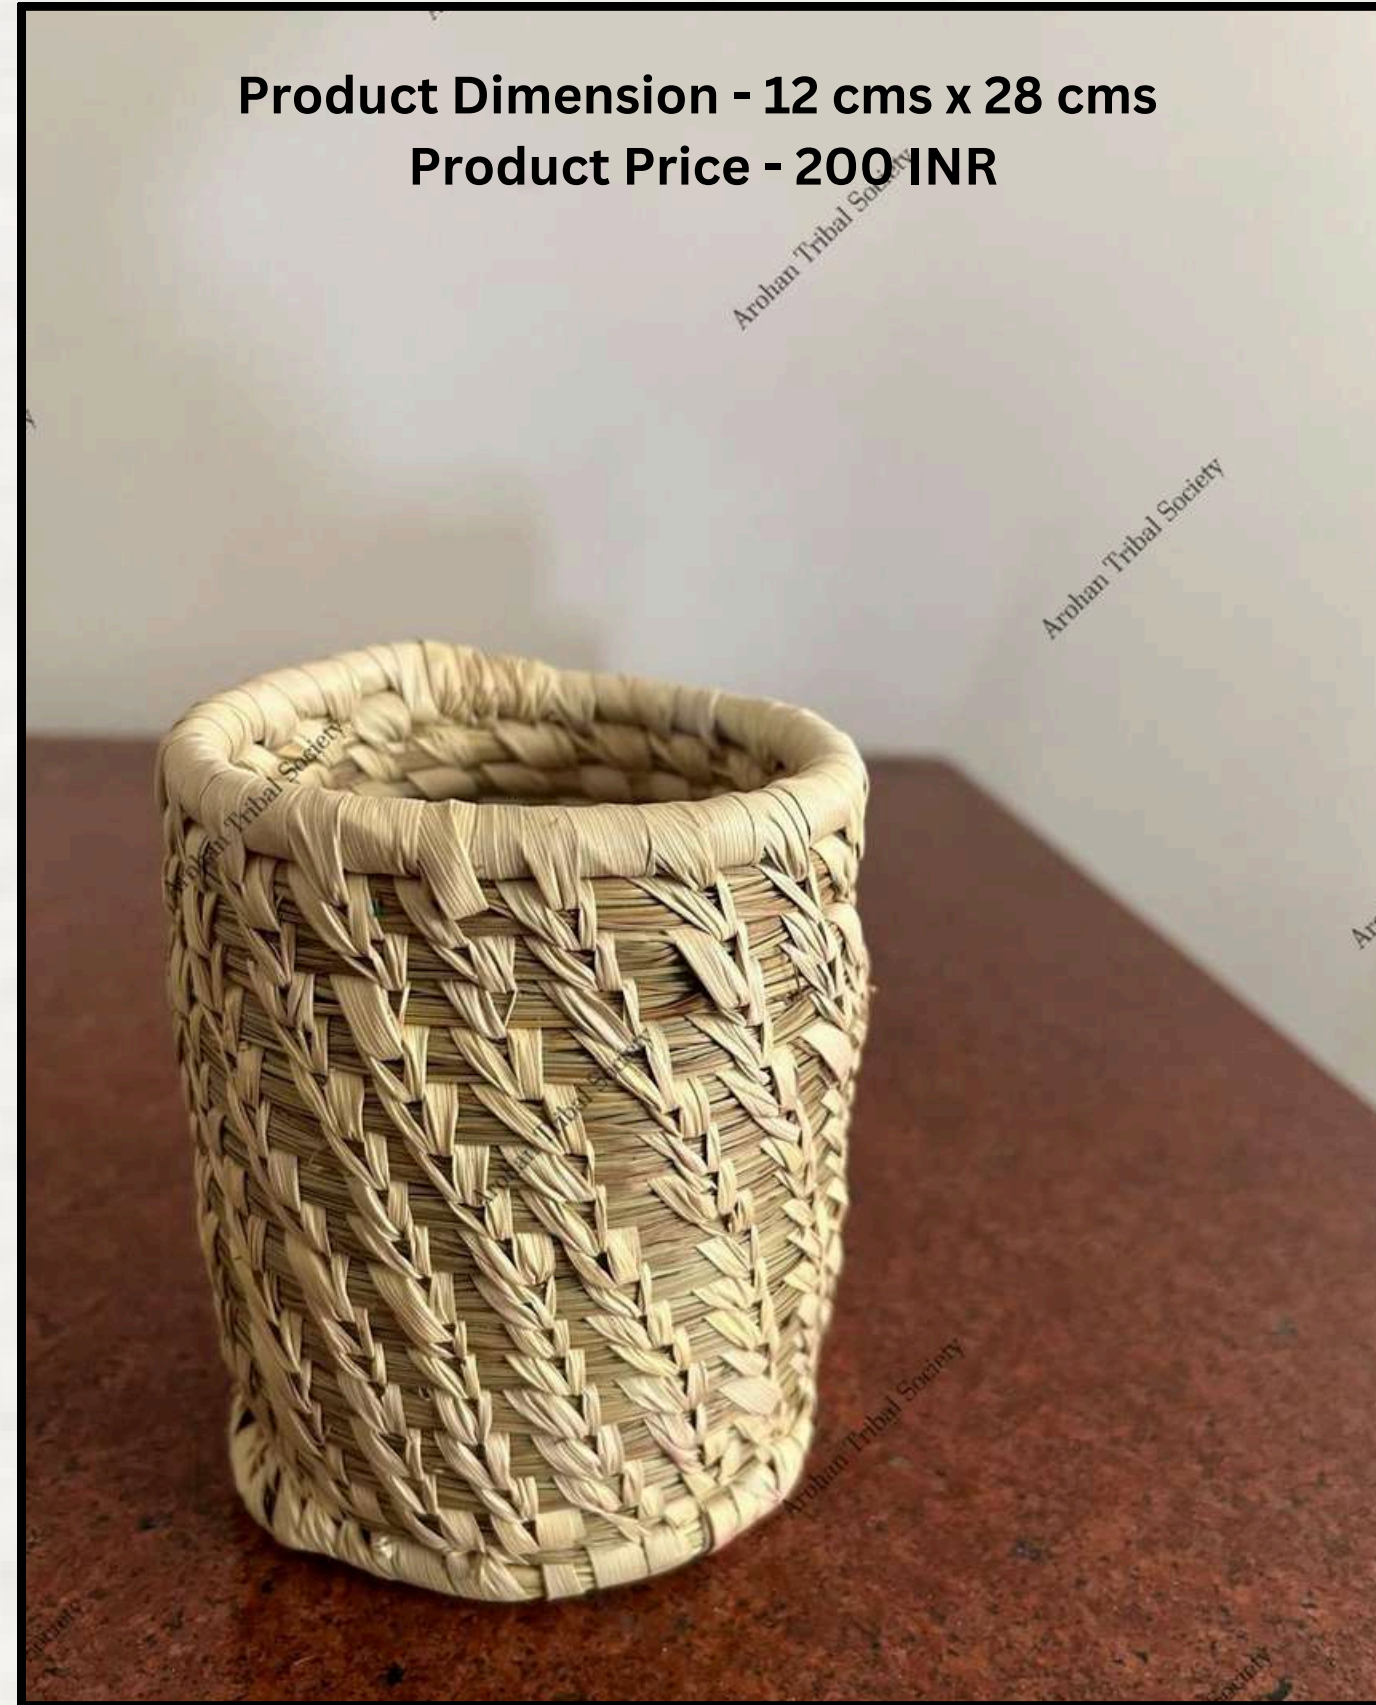

SABAI PEN STAND/PLANT HOLDER

Product Dimension - 12 cms x 28 cms

Product Price - 200 INR