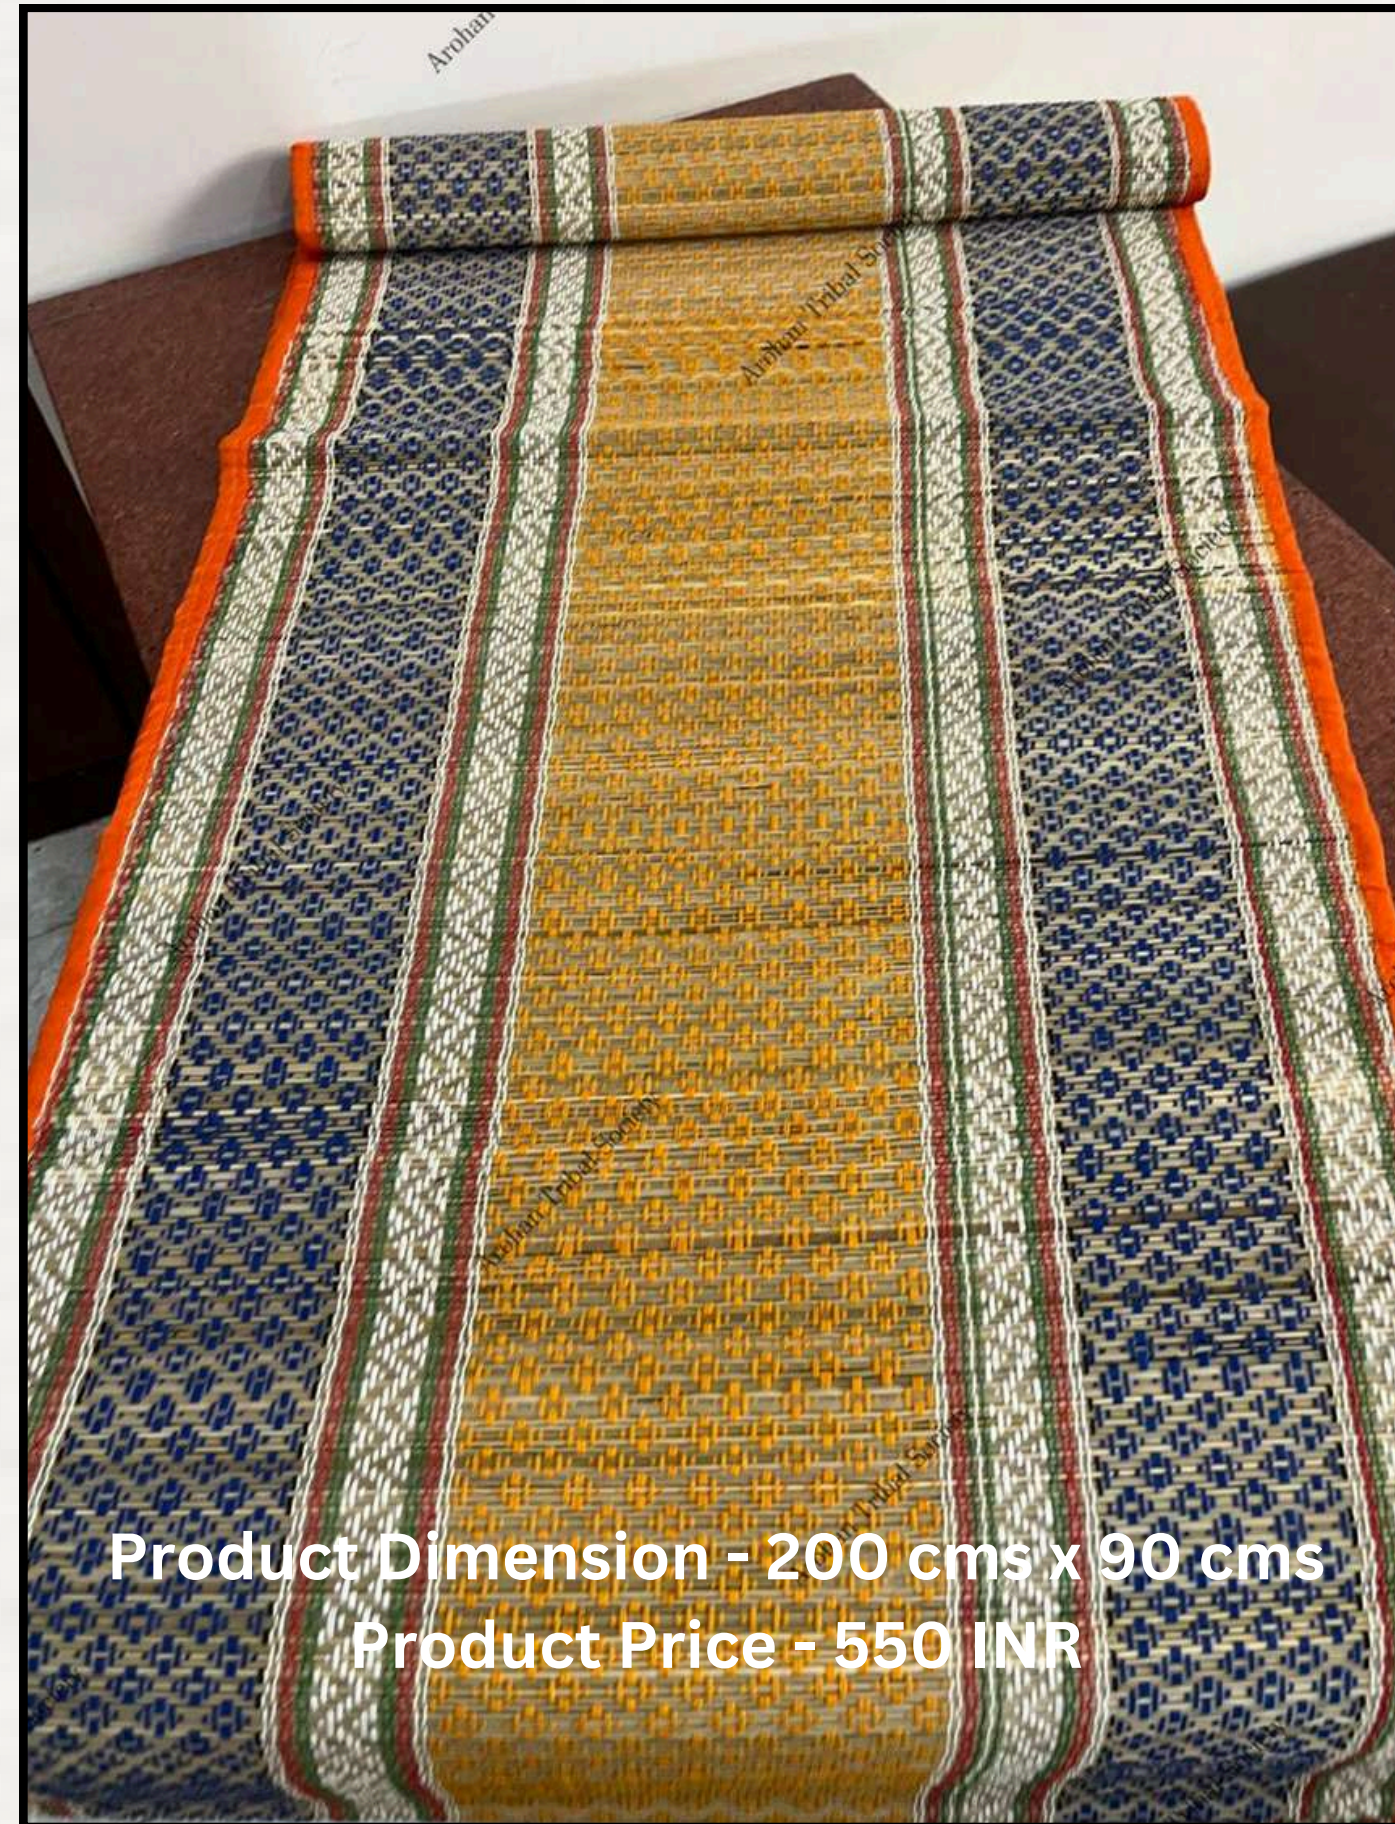

# SABAI FLOOR MAT

Product Dimension - 200 cms x 90 cms

Product Price - 550 INR