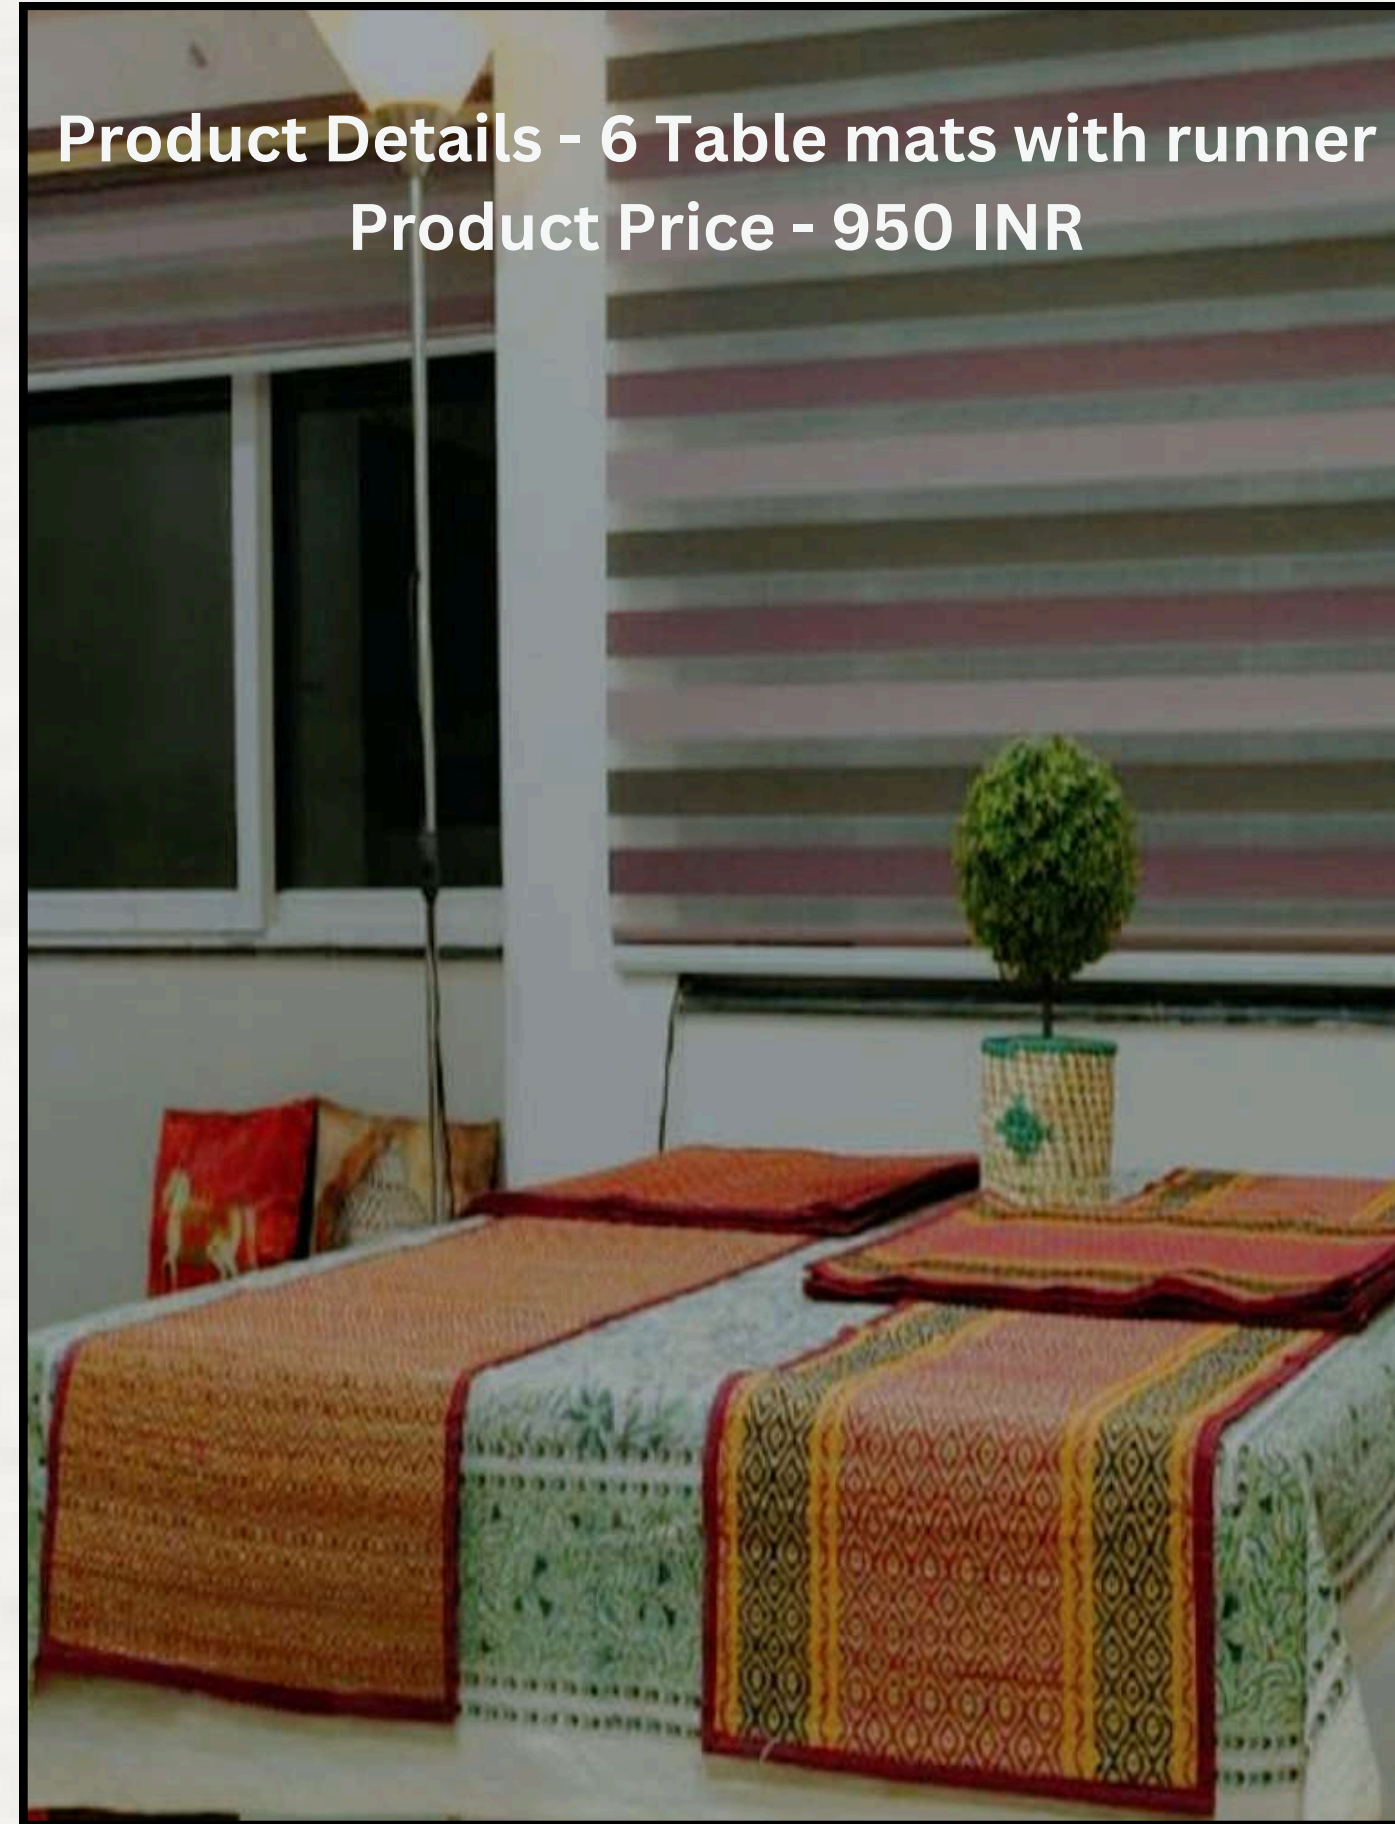

SABAI TABLE MAT

Product Details - 6 Table mats with runner
Product Price - 950 INR